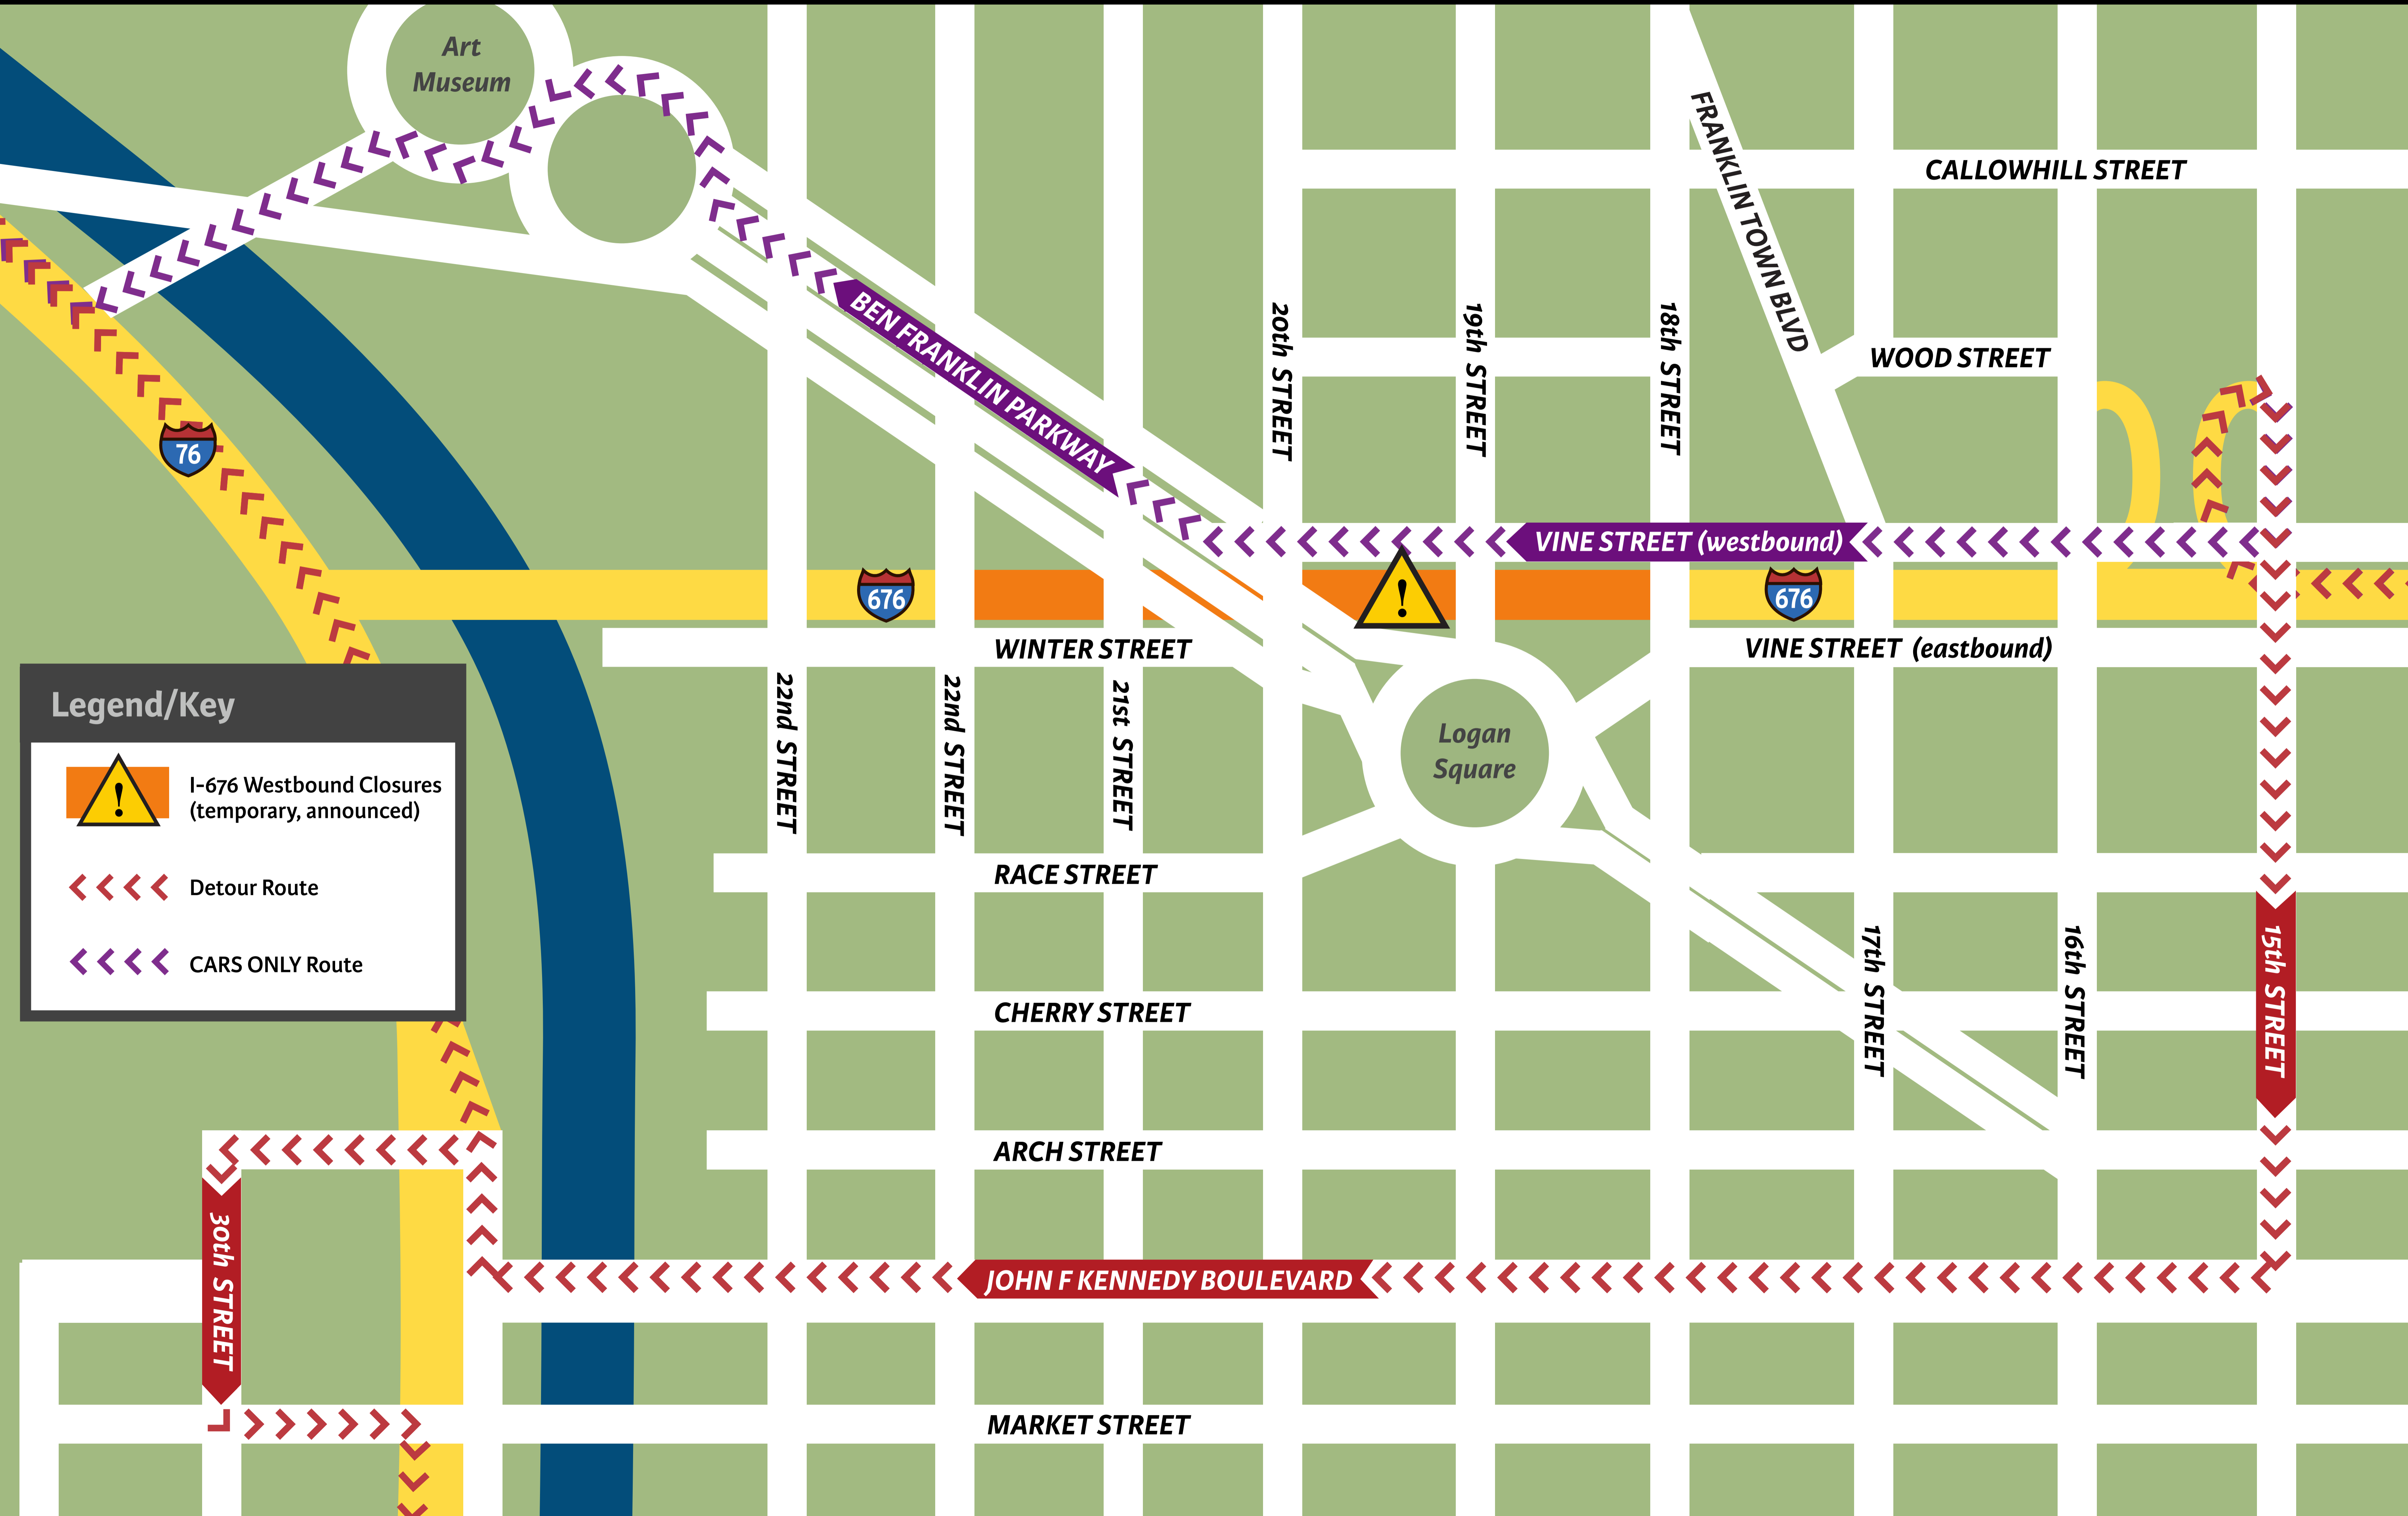

I-676 Westbound Detour (temporary, announced overnight closures): I-676 Bridges Replacement Project Stage 1, Phase 1

Legend/Key

- I-676 Westbound Closures (temporary, announced)
- Detour Route
- CARS ONLY Route